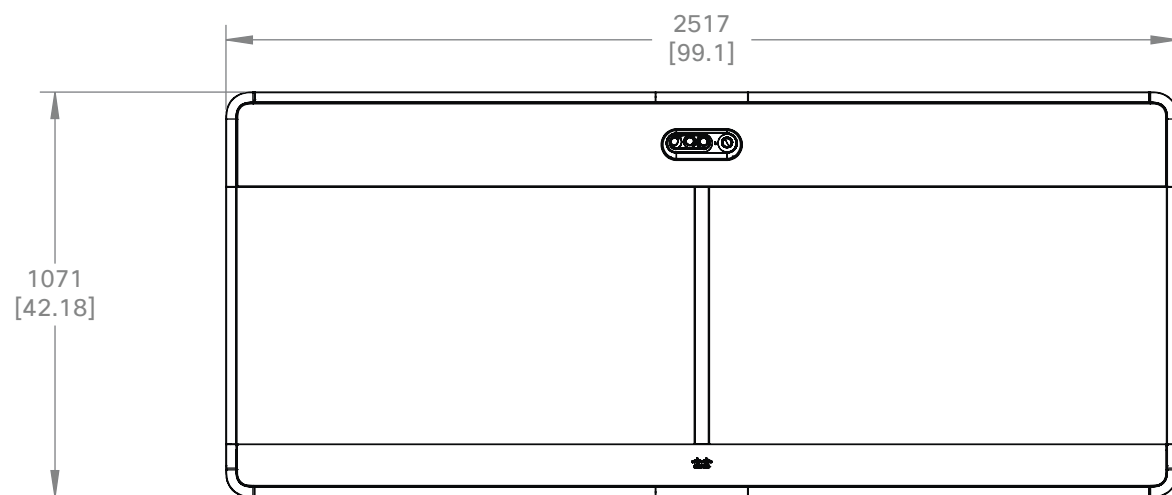

**Cisco Webex Room 55 Dual**  
Freestanding floor stand

European projection

Unit: mm [inch]

Sheet size: A3

Scale: 1:20

**Cisco Webex Room 55 Dual**  
Wall-secured floor stand

European projection

Unit: mm [inch]

Sheet size: A3

Scale: 1:20

**Cisco Webex Room 55 Dual**  
Wall mount

European projection

Unit: mm [inch]

Sheet size: A3

Scale: 1:20

Lower row for screws aligns with lower edge of picture

DETAIL A  
SCALE 1 : 2.5

DETAIL B  
SCALE 1 : 2.5

**Cisco Webex Room 55 Dual**  
Wall mount, dimensions for assembly

European projection

Unit: mm [inch]

Sheet size: A3

Scale: 1:10