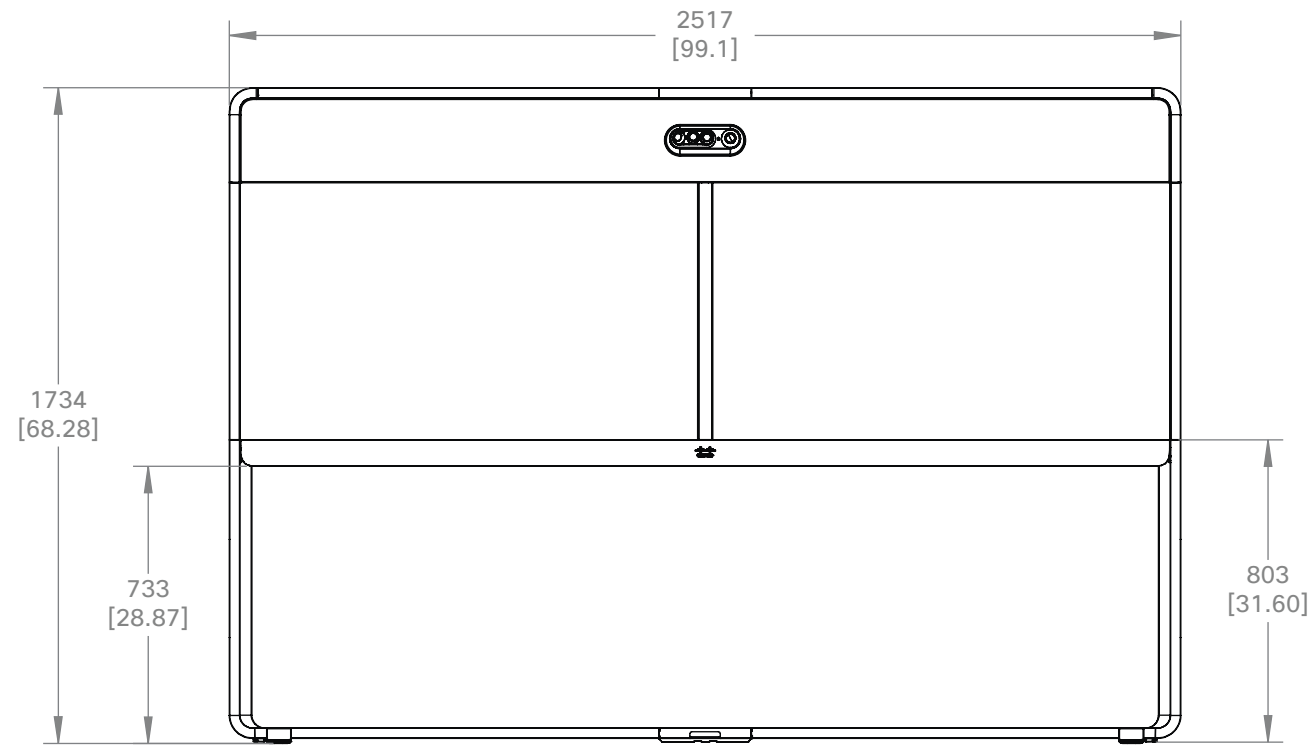

**Cisco Webex Room 55 Dual**  
Freestanding floor stand

European projection

Unit: mm [inch]

Sheet size: A3

Scale: 1:20

**Cisco Webex Room 55 Dual**  
Wall-secured floor stand

European projection

Unit: mm [inch]

Sheet size: A3

Scale: 1:20

**Cisco Webex Room 55 Dual**  
Wall mount

European projection

Unit: mm [inch]

Sheet size: A3

Scale: 1:20

Lower row for screws aligns with lower edge of picture

DETAIL A  
SCALE 1 : 2.5

DETAIL B  
SCALE 1 : 2.5

**Cisco Webex Room 55 Dual**  
Wall mount, dimensions for assembly

European projection

Unit: mm [inch]

Sheet size: A3

Scale: 1:10