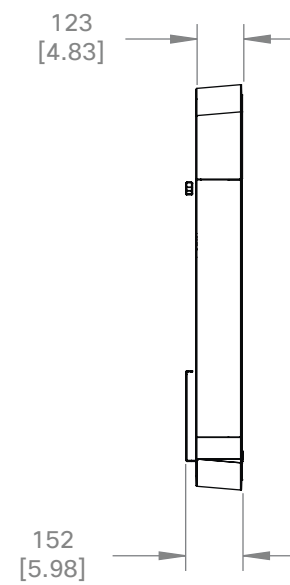

**Cisco Webex Room 55 Dual**  
Freestanding floor stand

European projection

Unit: mm [inch]

Sheet size: A3

Scale: 1:20

**Cisco Webex Room 55 Dual**  
Wall-secured floor stand

European projection

Unit: mm [inch]

Sheet size: A3

Scale: 1:20

**Cisco Webex Room 55 Dual**  
Wall mount

European projection

Unit: mm [inch]

Sheet size: A3

Scale: 1:20

Lower row for screws aligns with lower edge of picture

DETAIL A  
SCALE 1 : 2.5

DETAIL B  
SCALE 1 : 2.5

**Cisco Webex Room 55 Dual**  
Wall mount, dimensions for assembly

European projection

Unit: mm [inch]

Sheet size: A3

Scale: 1:10