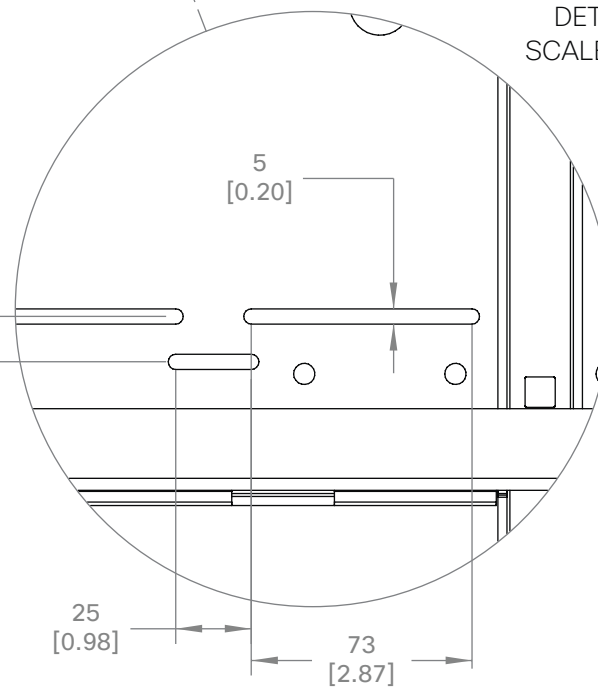

**Cisco Webex Room 55 Dual**  
Freestanding floor stand

European projection

Unit: mm [inch]

Sheet size: A3

Scale: 1:20

**Cisco Webex Room 55 Dual**  
Wall-secured floor stand

European projection

Unit: mm [inch]

Sheet size: A3

Scale: 1:20

**Cisco Webex Room 55 Dual**  
Wall mount

European projection

Unit: mm [inch]

Sheet size: A3

Scale: 1:20

Lower row for screws aligns with lower edge of picture

DETAIL A  
SCALE 1 : 2.5

DETAIL B  
SCALE 1 : 2.5

**Cisco Webex Room 55 Dual**  
Wall mount, dimensions for assembly

European projection

Unit: mm [inch]

Sheet size: A3

Scale: 1:10