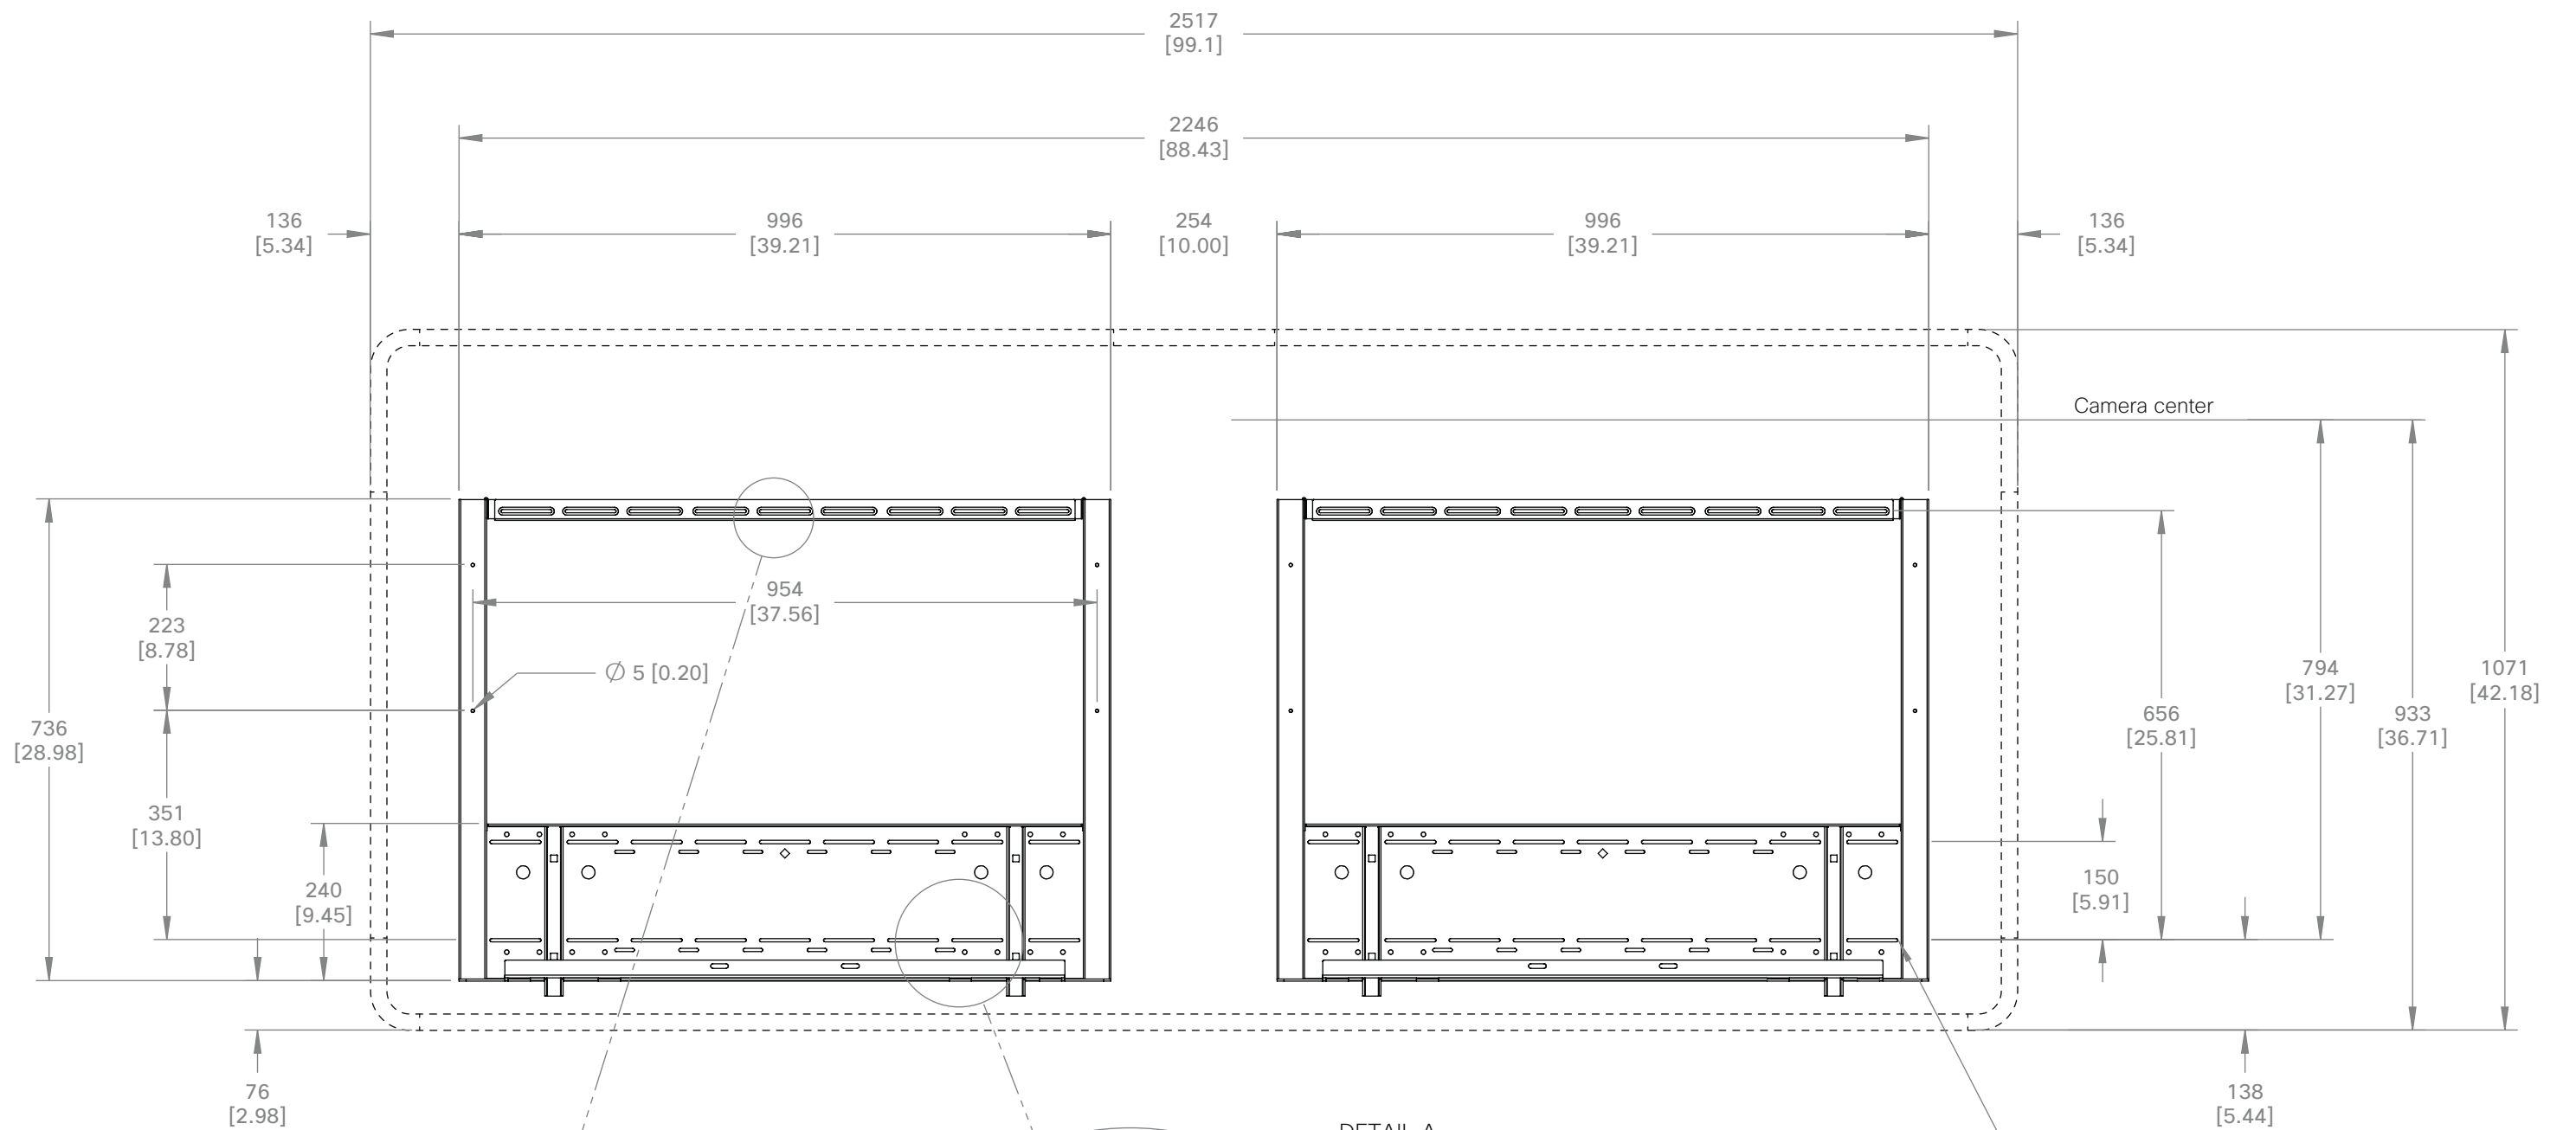

**Cisco Webex Room 55 Dual**  
Freestanding floor stand

European projection

Unit: mm [inch]

Sheet size: A3

Scale: 1:20

**Cisco Webex Room 55 Dual**  
Wall-secured floor stand

European projection

Unit: mm [inch]

Sheet size: A3

Scale: 1:20

**Cisco Webex Room 55 Dual**  
Wall mount

European projection

Unit: mm [inch]

Sheet size: A3

Scale: 1:20

Lower row for screws aligns with lower edge of picture

DETAIL A  
SCALE 1 : 2.5

DETAIL B  
SCALE 1 : 2.5

**Cisco Webex Room 55 Dual**  
Wall mount, dimensions for assembly

European projection

Unit: mm [inch]

Sheet size: A3

Scale: 1:10