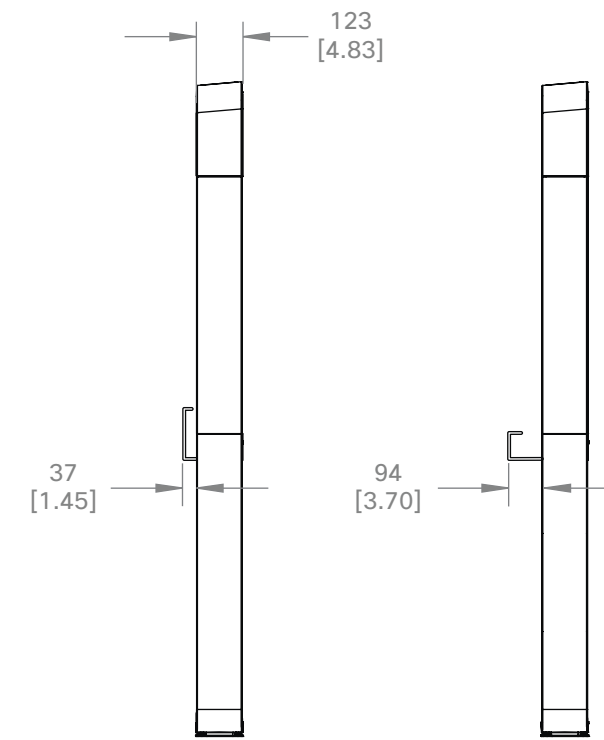

**Cisco Webex Room 55 Dual**  
Freestanding floor stand

European projection

Unit: mm [inch]

Sheet size: A3

Scale: 1:20

**Cisco Webex Room 55 Dual**  
Wall-secured floor stand

European projection

Unit: mm [inch]

Sheet size: A3

Scale: 1:20

**Cisco Webex Room 55 Dual**  
Wall mount

European projection

Unit: mm [inch]

Sheet size: A3

Scale: 1:20

Lower row for screws aligns with lower edge of picture

DETAIL A  
SCALE 1 : 2.5

DETAIL B  
SCALE 1 : 2.5

**Cisco Webex Room 55 Dual**  
Wall mount, dimensions for assembly

European projection

Unit: mm [inch]

Sheet size: A3

Scale: 1:10