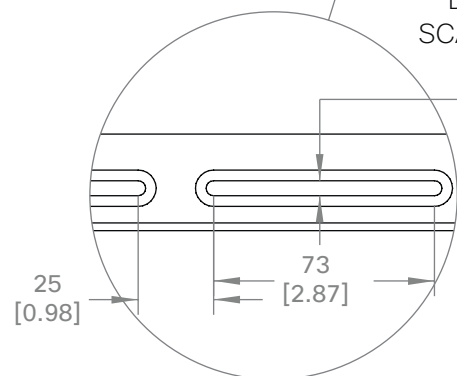

**Cisco Webex Room 55 Dual**  
Freestanding floor stand

European projection

Unit: mm [inch]

Sheet size: A3

Scale: 1:20

**Cisco Webex Room 55 Dual**  
Wall-secured floor stand

European projection

Unit: mm [inch]

Sheet size: A3

Scale: 1:20

**Cisco Webex Room 55 Dual**  
Wall mount

European projection

Unit: mm [inch]

Sheet size: A3

Scale: 1:20

Lower row for screws aligns with lower edge of picture

DETAIL A  
SCALE 1 : 2.5

DETAIL B  
SCALE 1 : 2.5

**Cisco Webex Room 55 Dual**  
Wall mount, dimensions for assembly

European projection

Unit: mm [inch]

Sheet size: A3

Scale: 1:10