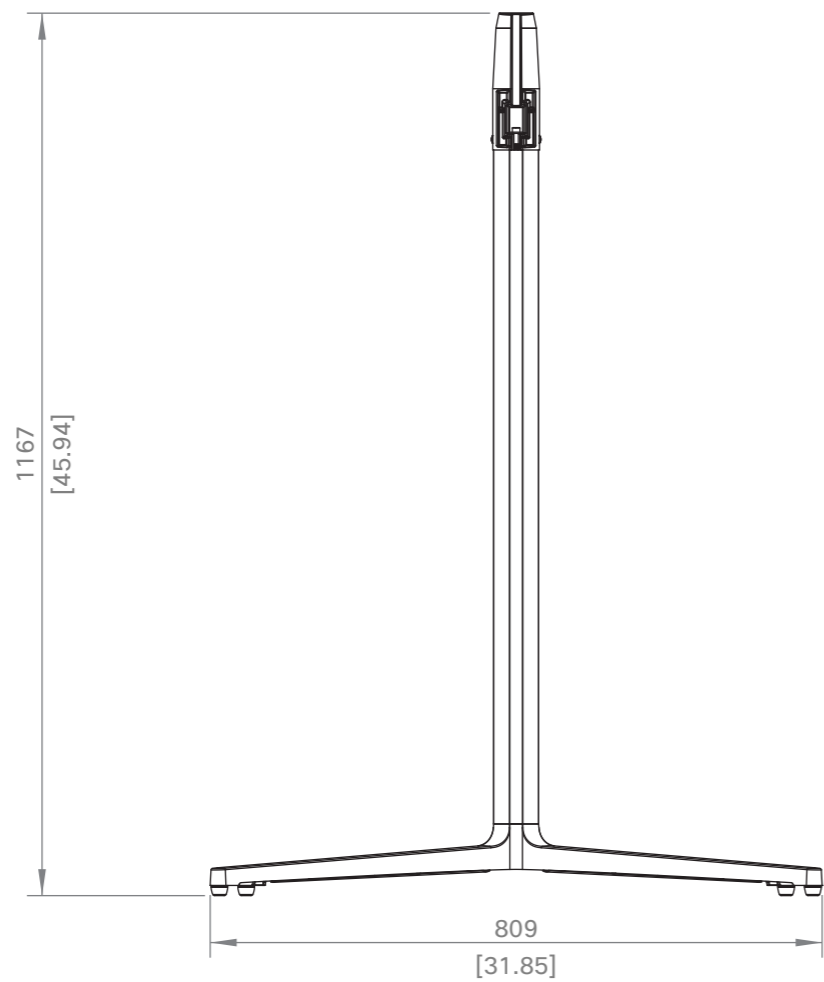

Cisco Webex Room 55  
Main unit

European projection

Unit:	mm [in.]
Sheet size:	A3
Scale:	1:10

**Cisco Webex Room 55**  
with Floor Stand

European projection

Unit: mm [in.]

Sheet size: A3

Scale: 1:10

**Cisco Webex Room 55**  
with Wheel Base

European projection

Unit: mm [in.]  
Sheet size: A3  
Scale: 1:10

SCALE 1:2

Cisco Webex Room 55  
with Wall Mount

European projection

Unit: mm [in.]

Sheet size: A3

Scale: 1:10

**Cisco Webex Room 55**  
Floor Stand only

European  
projection

Unit:	mm [in.]
Sheet size:	A3
Scale:	1:10

**Cisco Webex Room 55**  
Wheel Base only

European projection

Unit:	mm [in.]
Sheet size:	A3
Scale:	1:10