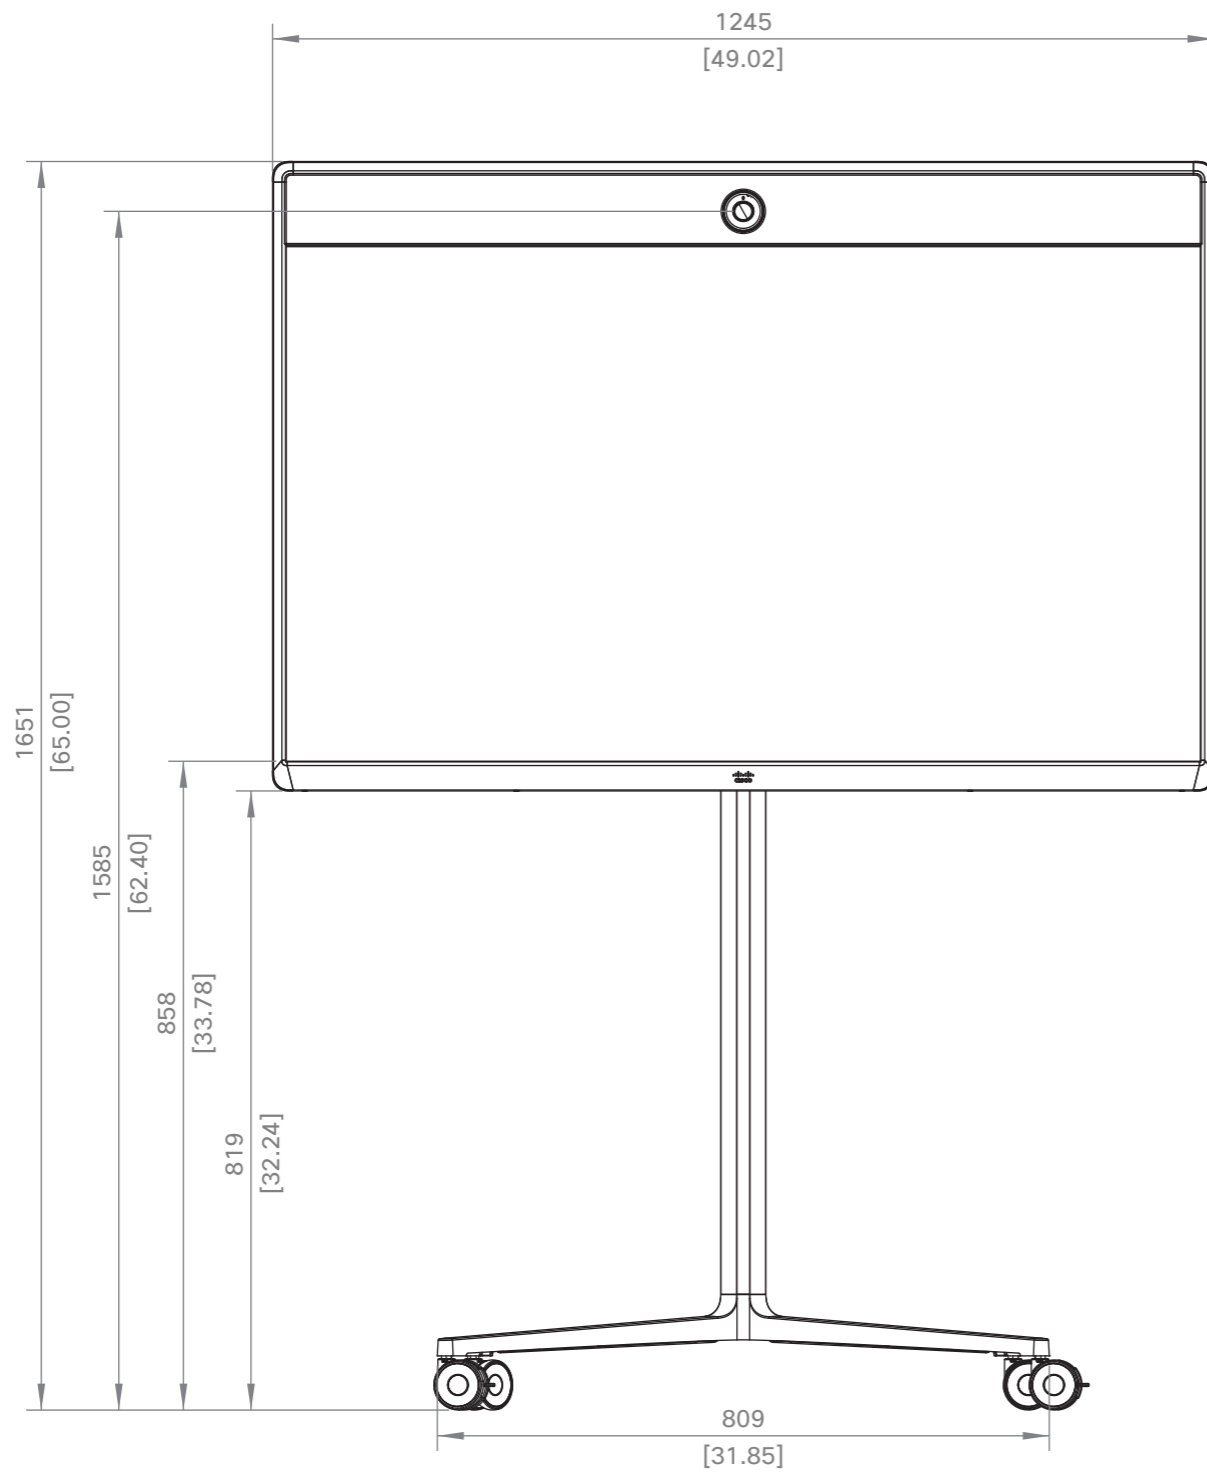

Cisco Webex Room 55  
Main unit

European projection

Unit:	mm [in.]
Sheet size:	A3
Scale:	1:10

**Cisco Webex Room 55**  
with Floor Stand

European projection

Unit: mm [in.]

Sheet size: A3

Scale: 1:10

**Cisco Webex Room 55**  
with Wheel Base

European projection

Unit: mm [in.]  
Sheet size: A3  
Scale: 1:10

SCALE 1:2

Cisco Webex Room 55  
with Wall Mount

European projection

Unit: mm [in.]

Sheet size: A3

Scale: 1:10

**Cisco Webex Room 55**  
Floor Stand only

European  
projection

Unit:	mm [in.]
Sheet size:	A3
Scale:	1:10

**Cisco Webex Room 55**  
Wheel Base only

European projection

Unit:	mm [in.]
Sheet size:	A3
Scale:	1:10