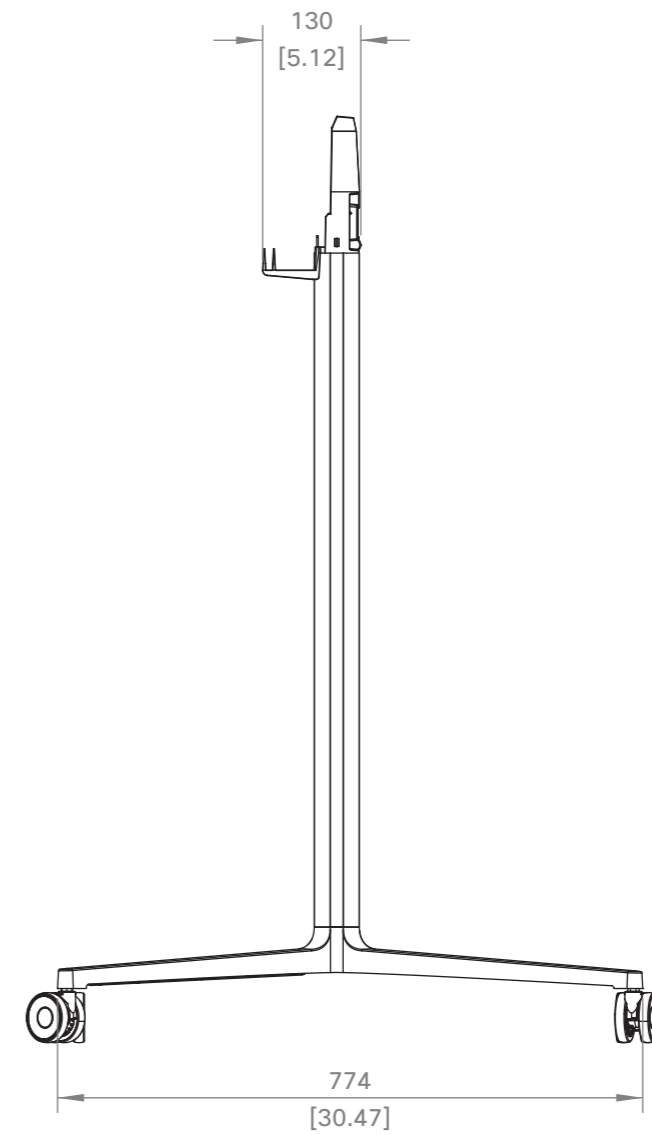

Cisco Webex Room 55  
Main unit

European projection

Unit:	mm [in.]
Sheet size:	A3
Scale:	1:10

**Cisco Webex Room 55**  
with Floor Stand

European projection

Unit: mm [in.]

Sheet size: A3

Scale: 1:10

**Cisco Webex Room 55**  
with Wheel Base

European projection

Unit: mm [in.]  
Sheet size: A3  
Scale: 1:10

SCALE 1:2

Cisco Webex Room 55  
with Wall Mount

European projection

Unit: mm [in.]

Sheet size: A3

Scale: 1:10

**Cisco Webex Room 55**  
Floor Stand only

European  
projection

Unit:	mm [in.]
Sheet size:	A3
Scale:	1:10

**Cisco Webex Room 55**  
Wheel Base only

European projection

Unit:	mm [in.]
Sheet size:	A3
Scale:	1:10