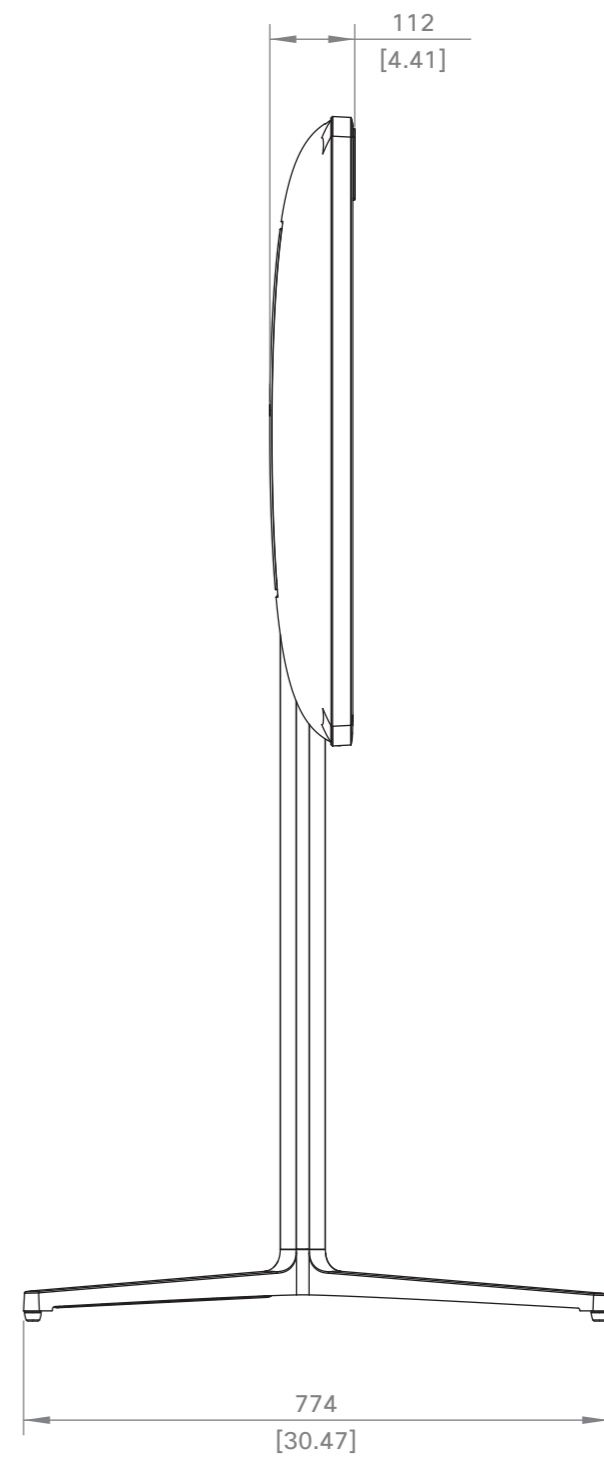

Cisco Webex Room 55  
Main unit

European projection

Unit:	mm [in.]
Sheet size:	A3
Scale:	1:10

**Cisco Webex Room 55**  
with Floor Stand

European projection

Unit: mm [in.]

Sheet size: A3

Scale: 1:10

**Cisco Webex Room 55**  
with Wheel Base

European projection

Unit: mm [in.]  
Sheet size: A3  
Scale: 1:10

SCALE 1:2

Cisco Webex Room 55  
with Wall Mount

European projection

Unit: mm [in.]

Sheet size: A3

Scale: 1:10

**Cisco Webex Room 55**  
Floor Stand only

European  
projection

Unit:	mm [in.]
Sheet size:	A3
Scale:	1:10

**Cisco Webex Room 55**  
Wheel Base only

European projection

Unit:	mm [in.]
Sheet size:	A3
Scale:	1:10