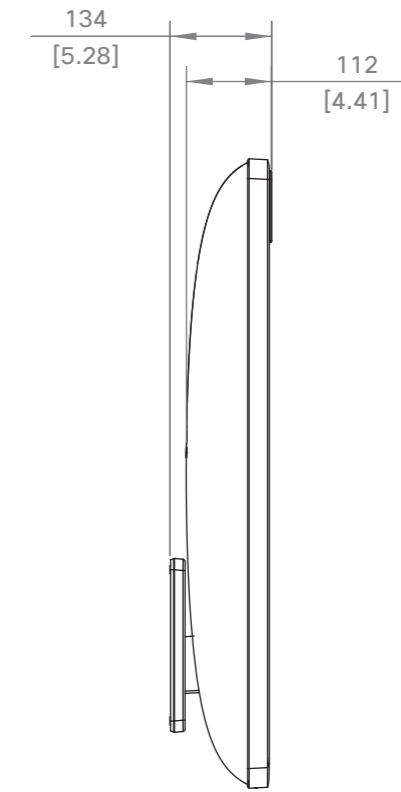

Cisco Webex Room 55  
Main unit

European projection

Unit:	mm [in.]
Sheet size:	A3
Scale:	1:10

**Cisco Webex Room 55**  
with Floor Stand

European projection

Unit: mm [in.]

Sheet size: A3

Scale: 1:10

**Cisco Webex Room 55**  
with Wheel Base

European projection

Unit: mm [in.]  
Sheet size: A3  
Scale: 1:10

SCALE 1:2

Cisco Webex Room 55  
with Wall Mount

European projection

Unit: mm [in.]

Sheet size: A3

Scale: 1:10

**Cisco Webex Room 55**  
Floor Stand only

European  
projection

Unit:	mm [in.]
Sheet size:	A3
Scale:	1:10

**Cisco Webex Room 55**  
Wheel Base only

European projection

Unit:	mm [in.]
Sheet size:	A3
Scale:	1:10