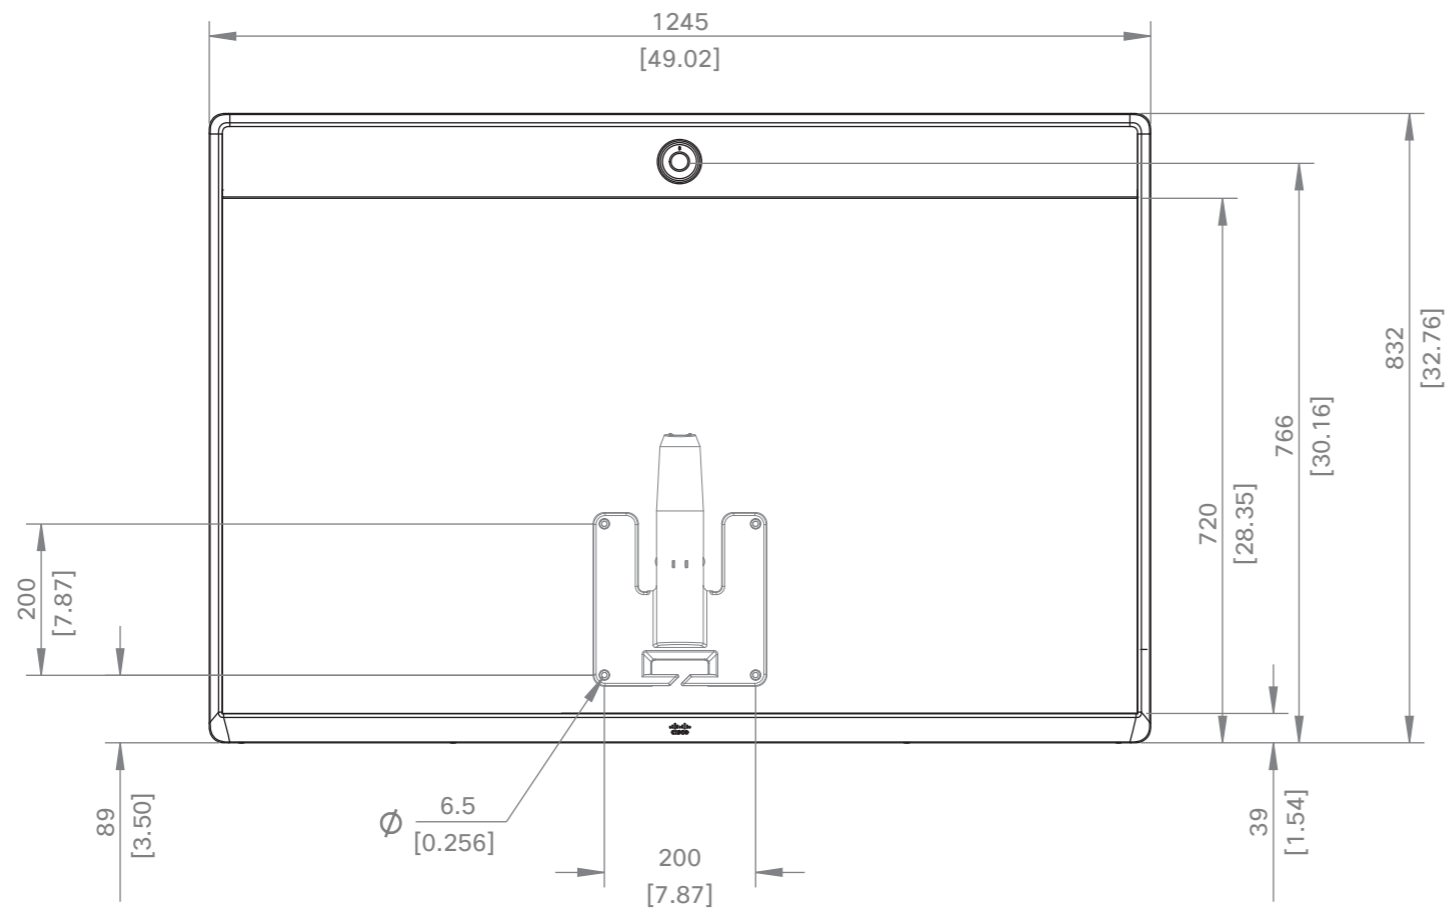

Cisco Webex Room 55  
Main unit

European projection

Unit:	mm [in.]
Sheet size:	A3
Scale:	1:10

**Cisco Webex Room 55**  
with Floor Stand

European projection

Unit: mm [in.]

Sheet size: A3

Scale: 1:10

**Cisco Webex Room 55**  
with Wheel Base

European projection

Unit: mm [in.]  
Sheet size: A3  
Scale: 1:10

SCALE 1:2

Cisco Webex Room 55  
with Wall Mount

European projection

Unit: mm [in.]

Sheet size: A3

Scale: 1:10

**Cisco Webex Room 55**  
Floor Stand only

European  
projection

Unit:	mm [in.]
Sheet size:	A3
Scale:	1:10

**Cisco Webex Room 55**  
Wheel Base only

European projection

Unit:	mm [in.]
Sheet size:	A3
Scale:	1:10