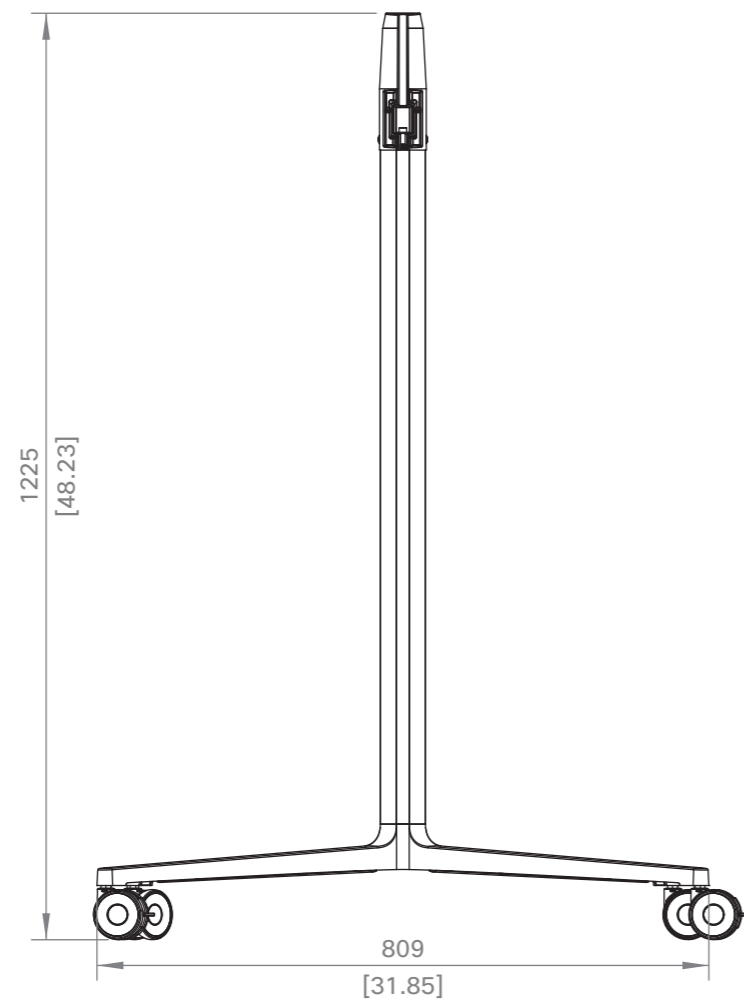

Cisco Webex Room 55  
Main unit

European projection

Unit:	mm [in.]
Sheet size:	A3
Scale:	1:10

**Cisco Webex Room 55**  
with Floor Stand

European projection

Unit: mm [in.]

Sheet size: A3

Scale: 1:10

**Cisco Webex Room 55**  
with Wheel Base

European projection

Unit: mm [in.]  
Sheet size: A3  
Scale: 1:10

SCALE 1:2

Cisco Webex Room 55  
with Wall Mount

European projection

Unit: mm [in.]

Sheet size: A3

Scale: 1:10

**Cisco Webex Room 55**  
Floor Stand only

European  
projection

Unit:	mm [in.]
Sheet size:	A3
Scale:	1:10

**Cisco Webex Room 55**  
Wheel Base only

European projection

Unit:	mm [in.]
Sheet size:	A3
Scale:	1:10