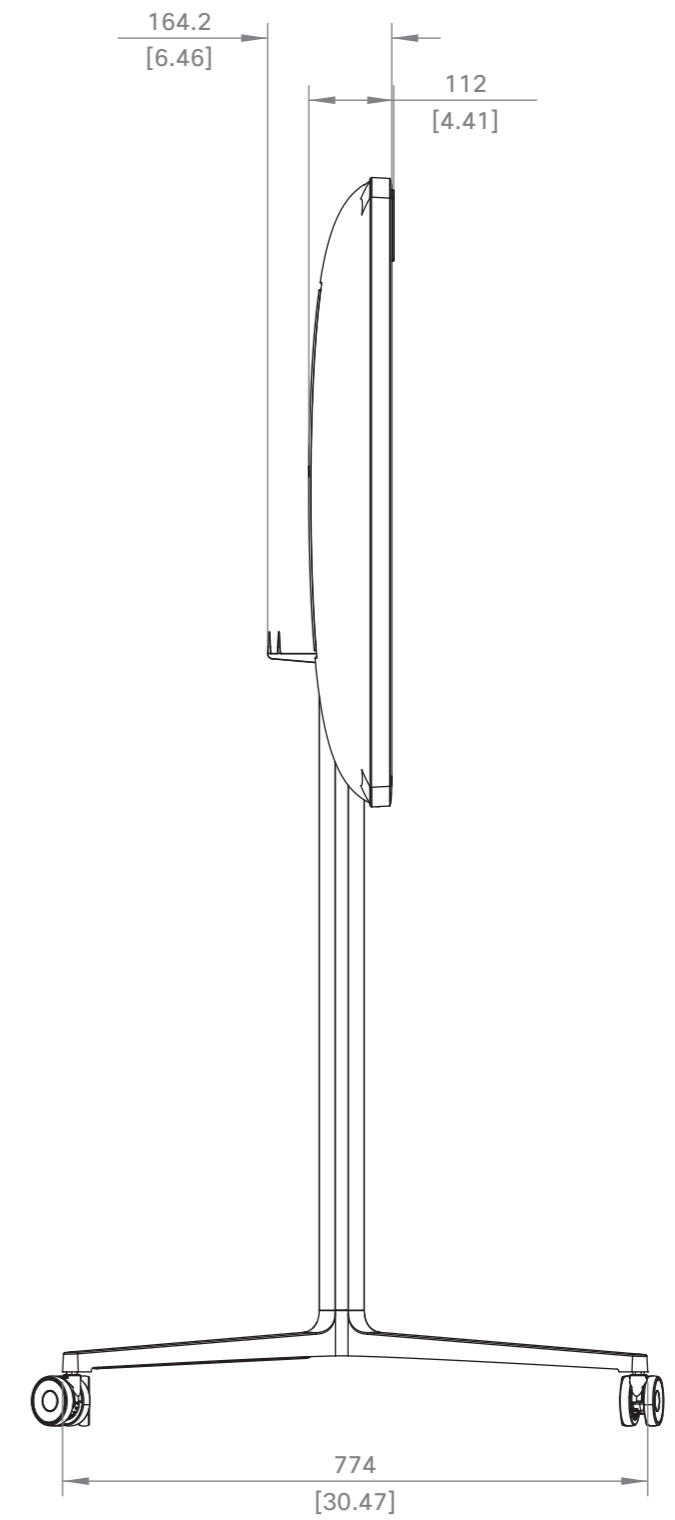

Cisco Webex Room 55  
Main unit

European projection

Unit:	mm [in.]
Sheet size:	A3
Scale:	1:10

**Cisco Webex Room 55**  
with Floor Stand

European projection

Unit: mm [in.]

Sheet size: A3

Scale: 1:10

**Cisco Webex Room 55**  
with Wheel Base

European projection

Unit: mm [in.]  
Sheet size: A3  
Scale: 1:10

SCALE 1:2

Cisco Webex Room 55  
with Wall Mount

European projection

Unit: mm [in.]

Sheet size: A3

Scale: 1:10

**Cisco Webex Room 55**  
Floor Stand only

European  
projection

Unit:	mm [in.]
Sheet size:	A3
Scale:	1:10

**Cisco Webex Room 55**  
Wheel Base only

European projection

Unit:	mm [in.]
Sheet size:	A3
Scale:	1:10