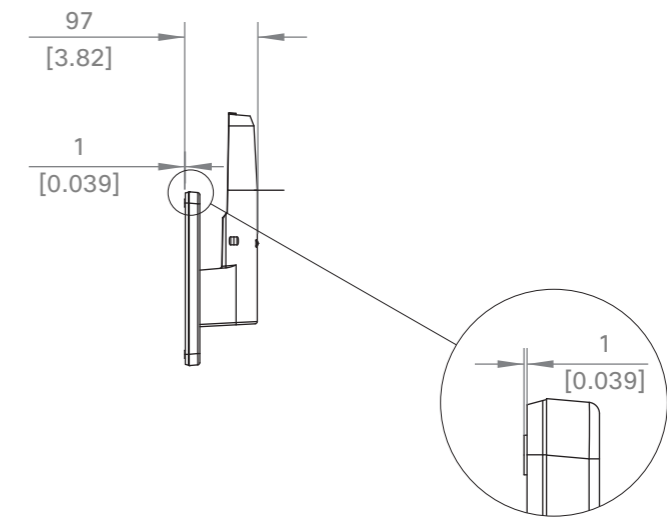

Cisco Webex Room 55  
Main unit

European projection

Unit:	mm [in.]
Sheet size:	A3
Scale:	1:10

**Cisco Webex Room 55**  
with Floor Stand

European projection

Unit: mm [in.]

Sheet size: A3

Scale: 1:10

**Cisco Webex Room 55**  
with Wheel Base

European projection

Unit: mm [in.]  
Sheet size: A3  
Scale: 1:10

SCALE 1:2

Cisco Webex Room 55  
with Wall Mount

European projection

Unit: mm [in.]

Sheet size: A3

Scale: 1:10

**Cisco Webex Room 55**  
Floor Stand only

European  
projection

Unit:	mm [in.]
Sheet size:	A3
Scale:	1:10

**Cisco Webex Room 55**  
Wheel Base only

European projection

Unit:	mm [in.]
Sheet size:	A3
Scale:	1:10