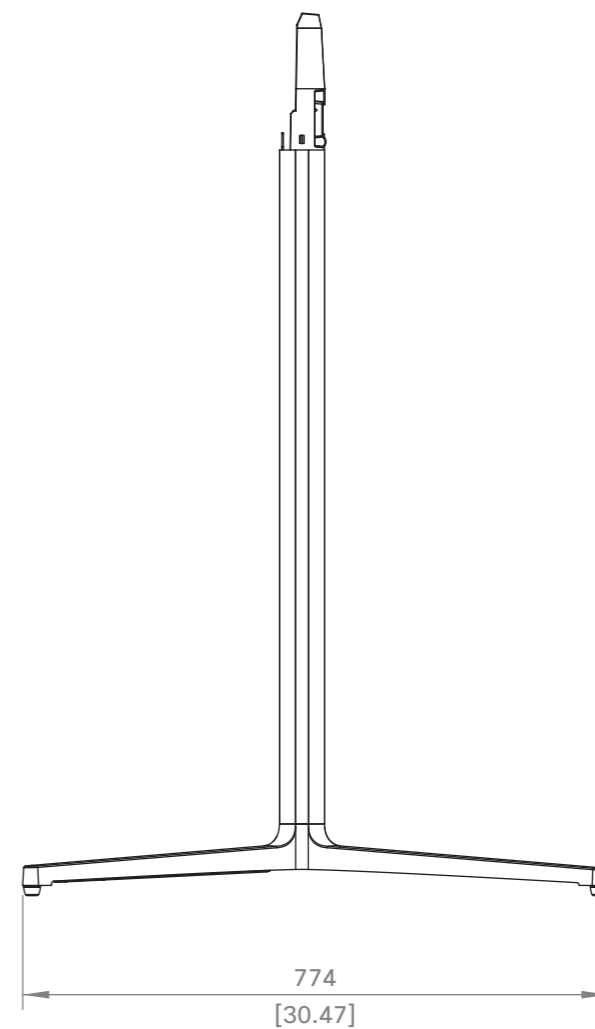

Cisco Webex Room 55  
Main unit

European projection

Unit:	mm [in.]
Sheet size:	A3
Scale:	1:10

**Cisco Webex Room 55**  
with Floor Stand

European projection

Unit: mm [in.]

Sheet size: A3

Scale: 1:10

**Cisco Webex Room 55**  
with Wheel Base

European projection

Unit: mm [in.]  
Sheet size: A3  
Scale: 1:10

SCALE 1:2

Cisco Webex Room 55  
with Wall Mount

European projection

Unit: mm [in.]

Sheet size: A3

Scale: 1:10

**Cisco Webex Room 55**  
Floor Stand only

European  
projection

Unit:	mm [in.]
Sheet size:	A3
Scale:	1:10

**Cisco Webex Room 55**  
Wheel Base only

European projection

Unit:	mm [in.]
Sheet size:	A3
Scale:	1:10