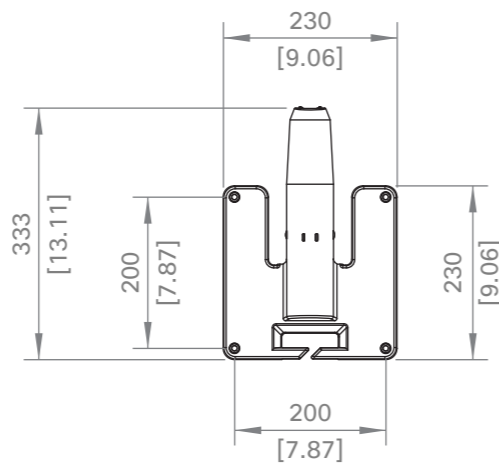

Cisco Webex Room 55  
Main unit

European projection

Unit:	mm [in.]
Sheet size:	A3
Scale:	1:10

**Cisco Webex Room 55**  
with Floor Stand

European projection

Unit: mm [in.]

Sheet size: A3

Scale: 1:10

**Cisco Webex Room 55**  
with Wheel Base

European projection

Unit: mm [in.]  
Sheet size: A3  
Scale: 1:10

SCALE 1:2

Cisco Webex Room 55  
with Wall Mount

European projection

Unit: mm [in.]

Sheet size: A3

Scale: 1:10

**Cisco Webex Room 55**  
Floor Stand only

European  
projection

Unit:	mm [in.]
Sheet size:	A3
Scale:	1:10

**Cisco Webex Room 55**  
Wheel Base only

European projection

Unit:	mm [in.]
Sheet size:	A3
Scale:	1:10