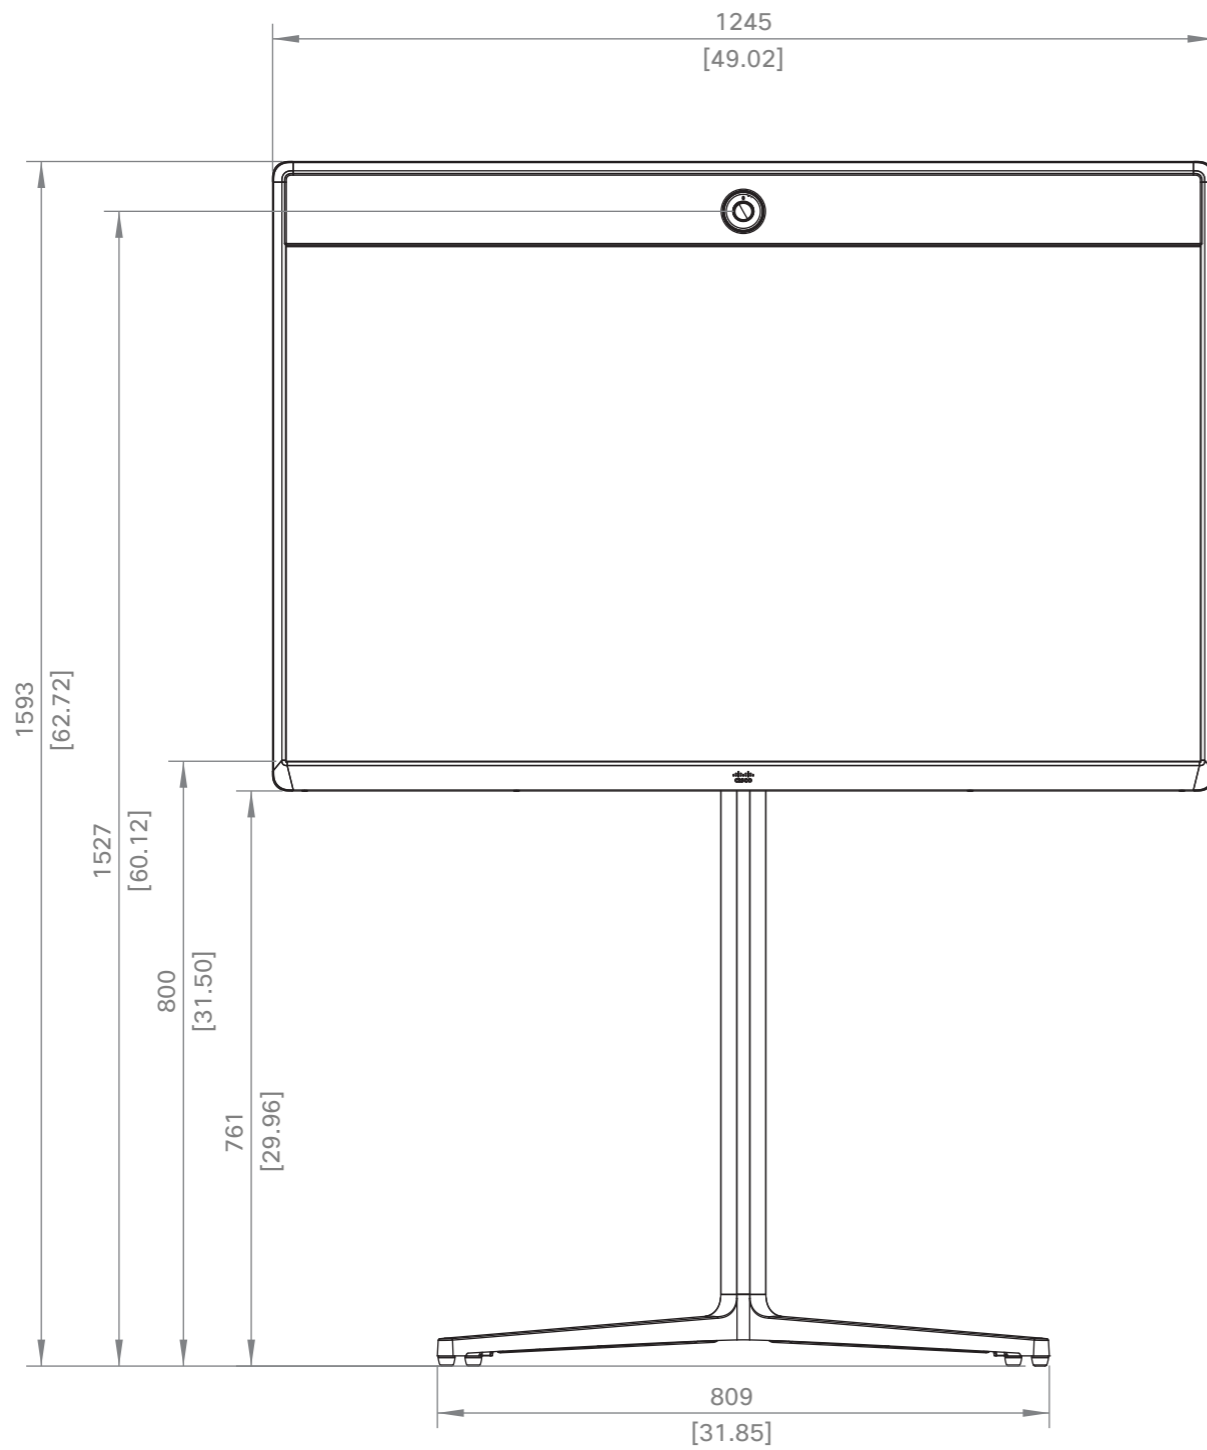

Cisco Webex Room 55  
Main unit

European projection

Unit:	mm [in.]
Sheet size:	A3
Scale:	1:10

**Cisco Webex Room 55**  
with Floor Stand

European projection

Unit: mm [in.]

Sheet size: A3

Scale: 1:10

**Cisco Webex Room 55**  
with Wheel Base

European projection

Unit: mm [in.]  
Sheet size: A3  
Scale: 1:10

SCALE 1:2

Cisco Webex Room 55  
with Wall Mount

European projection

Unit: mm [in.]

Sheet size: A3

Scale: 1:10

**Cisco Webex Room 55**  
Floor Stand only

European  
projection

Unit:	mm [in.]
Sheet size:	A3
Scale:	1:10

**Cisco Webex Room 55**  
Wheel Base only

European projection

Unit:	mm [in.]
Sheet size:	A3
Scale:	1:10